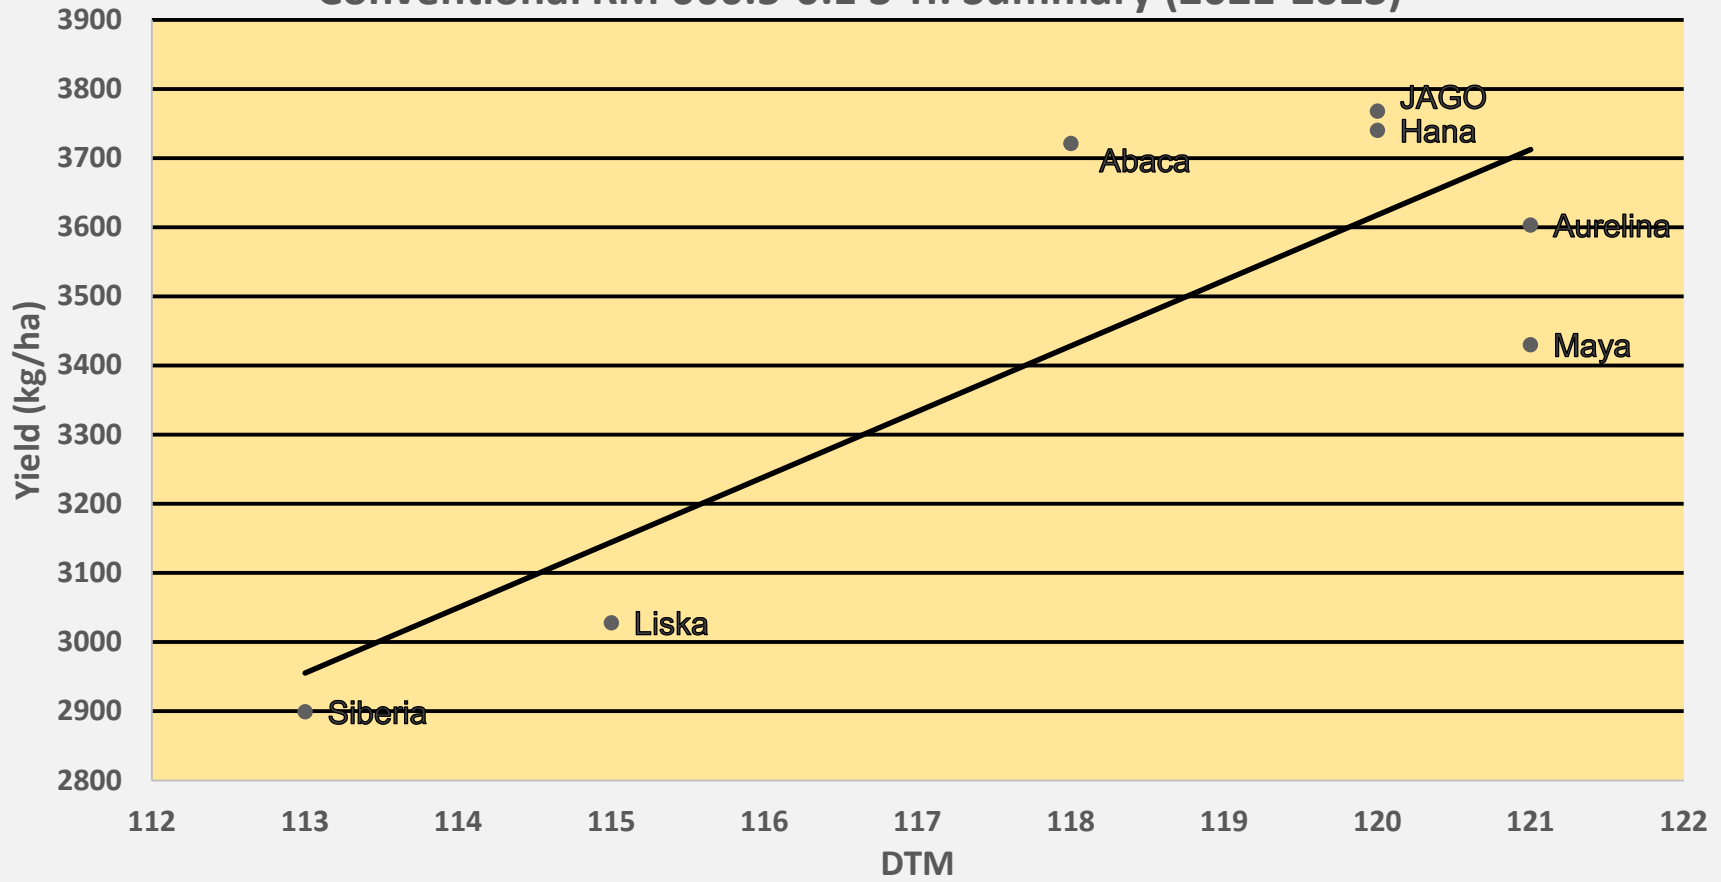

Conventional Soybean 2 & 3 Year - Yield vs Days to Maturity Graphs

Conventional RM 000.5-0.1 3 Yr. Summary (2021-2023)

Conventional RM 0.3-1.2 2 Yr. Summary (2022-2023)

Conventional RM 0.3-1.2 3 Yr. Summary (2021-2023)