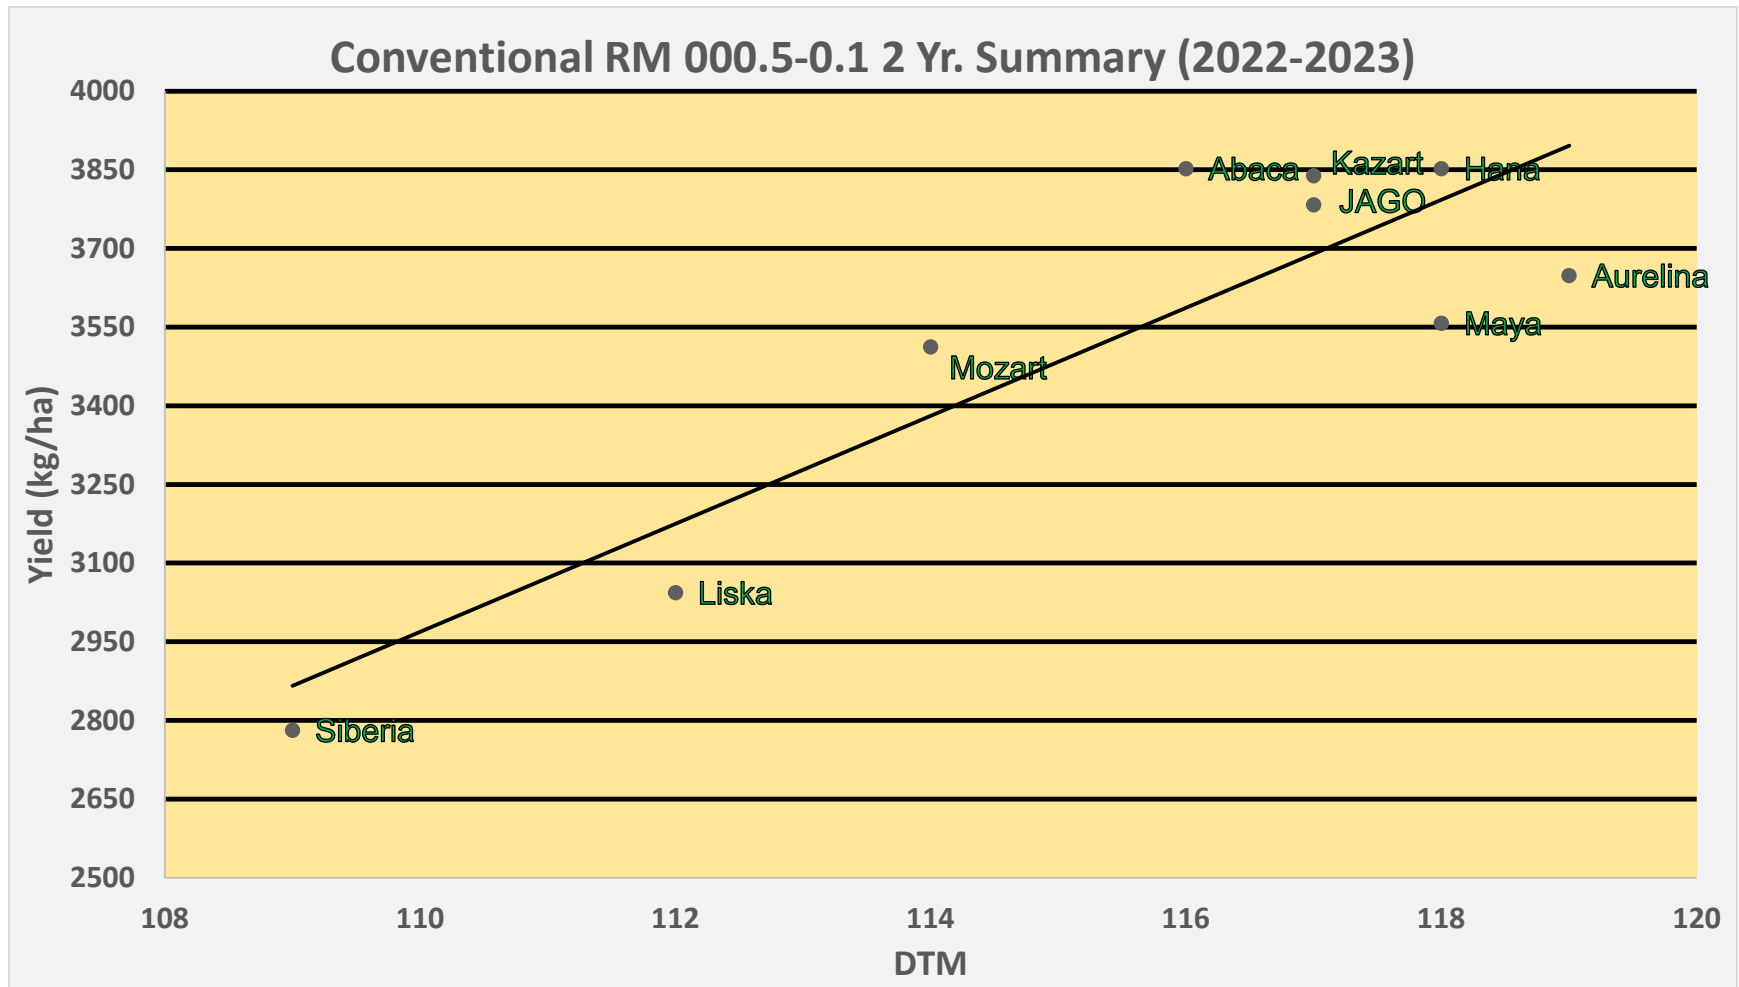

Conventional Soybean 2 & 3 Year - Yield vs Days to Maturity Graphs

Conventional RM 000.5-0.1 3 Yr. Summary (2021-2023)

Conventional RM 0.3-1.2 2 Yr. Summary (2022-2023)

Conventional RM 0.3-1.2 3 Yr. Summary (2021-2023)